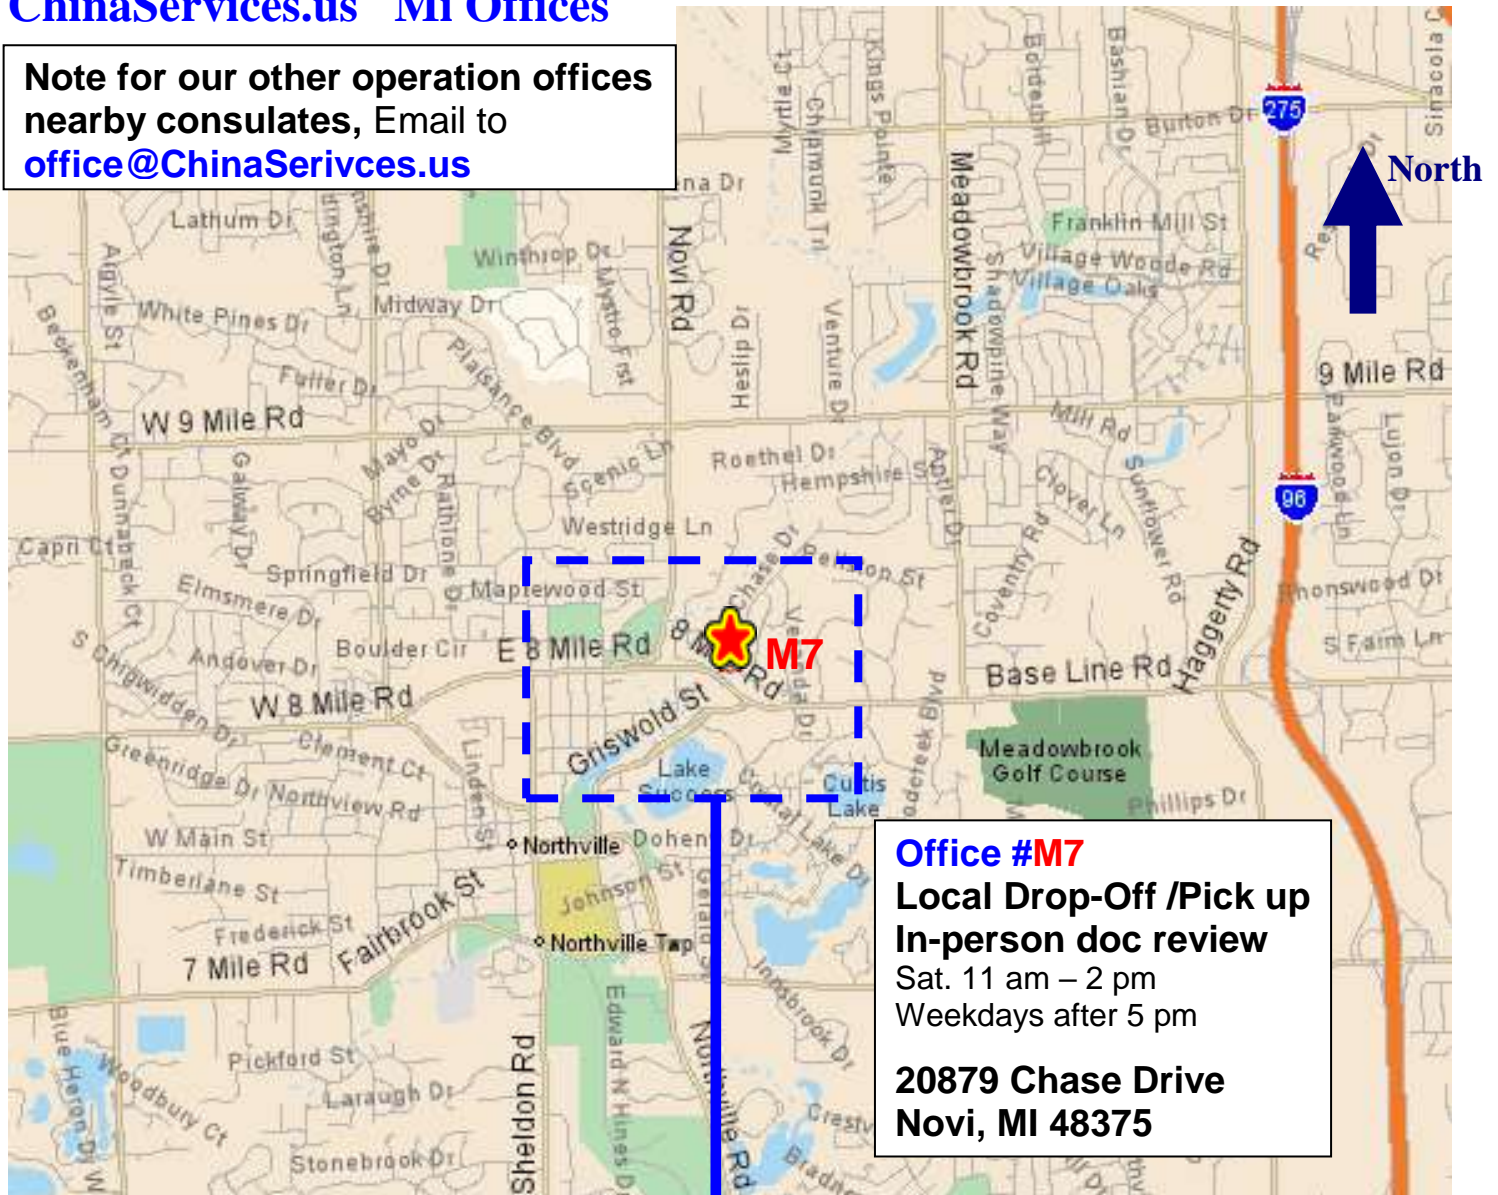

ChinaServices.us Mi Offices

Note for our other operation offices nearby consulates, Email to office@ChinaServices.us

Office #M7
Local Drop-Off /Pick up
In-person doc review
Sat. 11 am – 2 pm
Weekdays after 5 pm
20879 Chase Drive
Novi, MI 48375

Direction to Office #M7

From Ann Arbor/Canton/ M-14

From Shelton (Center) Rd or Beck Rd,
North to 8 Mile Rd (Baseline rd)

Turn right to go east;
Pass Novi Rd, 1/5 mile

On Left (north) side: Chase Drive;

Or look for **Chase Farms**

4 TH house from 8 Mile Rd, on left

From Livonia/Farmington Hills Southfield/Troy, etc. / I-275

Exit at 8 Mile Rd,

Go west about 2 miles

On right (north) side: Chase Drive;

Or look for **Chase Farms**

4 TH house from 8 Mile Rd, on left