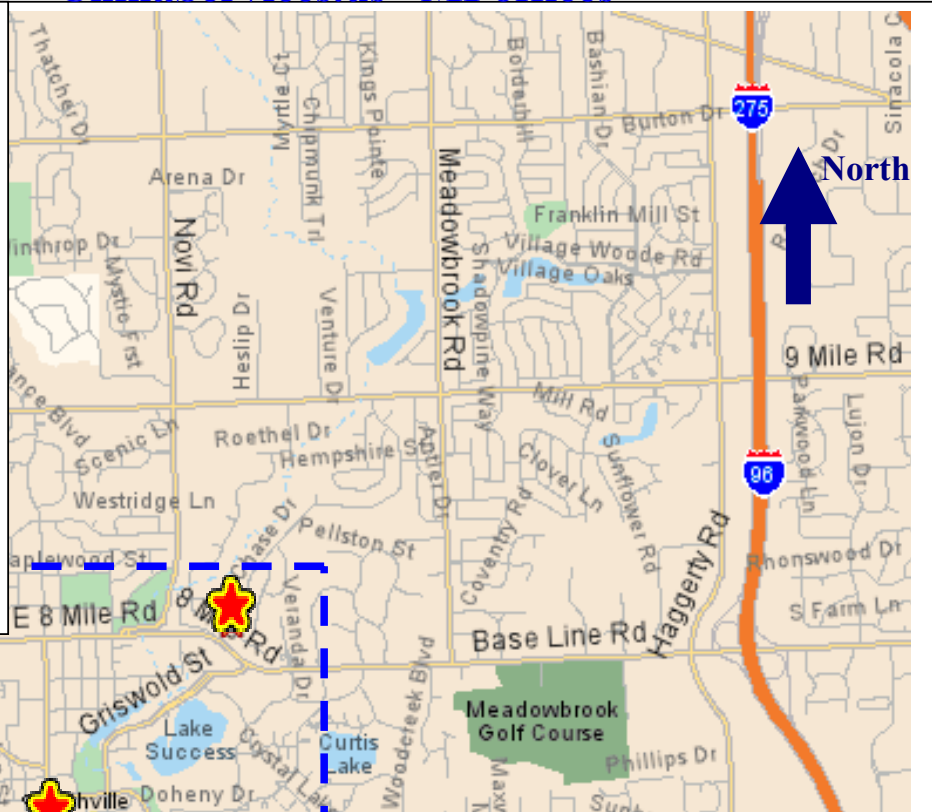

ChinaServices.us MI offices

Direction to Office #1 B

From Ann Arbor/Canton/ M-14

Either from Shelton Rd or Beck Rd
North to 8 Mile Rd (Baseline rd)
Turn right to go east;
Pass Novi Rd, 1/5 mile
On Left (north) side: Chase Drive;
Or look for **Chase Farms**
4 TH house from 8 Mile Rd, on left

From Livonia/Farmington Hills Southfield/Troy, etc. / I-275

Exit at 8 Mile Rd
Go west about 2 miles
On right (north) side: Chase Drive;
Or look for **Chase Farms**
4 TH house from 8 Mile Rd, on left

Office #1B

**Local Drop-Off /Pick up
In-person doc review**

Sat. 11 am – 2 pm
Weekdays after 6 pm

**20879 Chase Drive
Novi, MI 48375**

Office #1A

ALL Incoming Shipping

Or local drop-off,
But NOT in-person doc reviews

**143 CadyCenter, Unit 329
Northville, MI 48167 +1119**