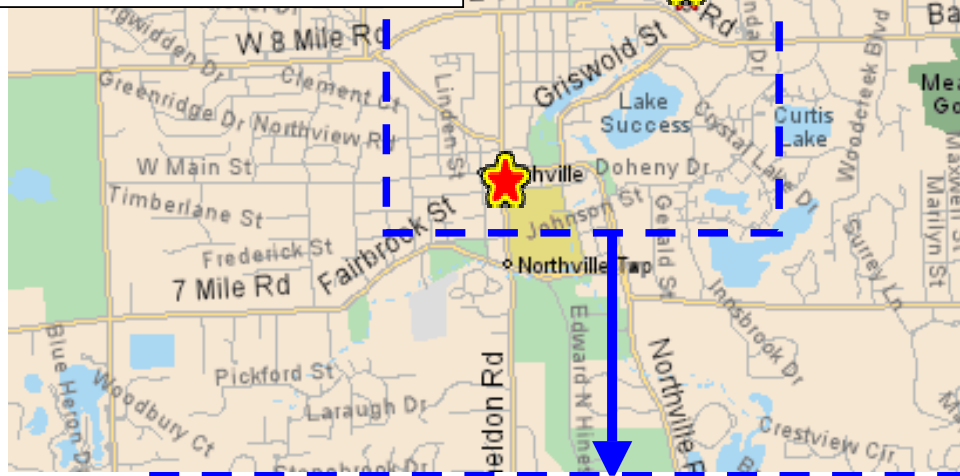

ChinaServices.us MI offices

Direction to Office #1 B

From Ann Arbor/Canton/ M-14

Either from Shelton Rd or Beck Rd
North to 8 Mile Rd (Baseline rd)
Turn right to go east;
Pass Novi Rd, 1/5 mile
On Left (north) side: Chase Drive;
Or look for **Chase Farms**
4 TH house from 8 Mile Rd, on left

From Livonia/Farmington Hills Southfield/Troy, etc. / I-275

Exit at 8 Mile Rd
Go west about 2 miles
On right (north) side: Chase Drive;
Or look for **Chase Farms**
4 TH house from 8 Mile Rd, on left

Office #1B

**Local Drop-Off /Pick up
In-person doc review**

Sat. 11 am – 2 pm
Weekdays after 6 pm

**20879 Chase Drive
Novi, MI 48375**

Office #1A

ALL Incoming Shipping

Or local drop-off,
But NOT in-person doc reviews